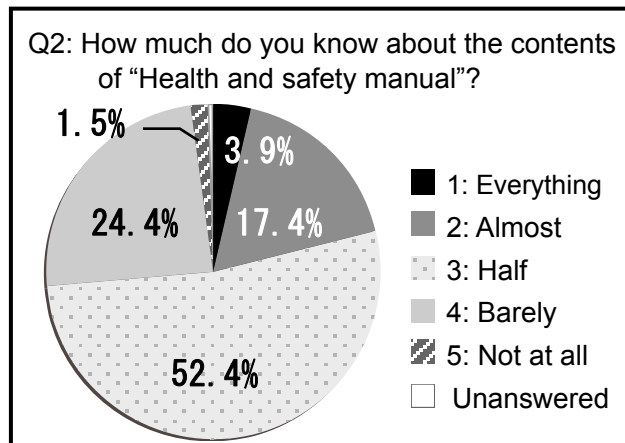

The result of a questionnaire about the general education “Basic”

Kumamoto University provides a general education” Basic” for freshmen. (Elective course for students in faculty of education and science)

In this lecture, there are two parts: “Risks around our life” as a safety education and “Problems of drug abuse, smoking and drinking in universities” as a health education. We use parts of this manual for these parts.

1,264 freshmen responded to the survey of 2013.

※In case of less than 1% of each data, it is not indicated in pie chart. The summarized data represent as □.