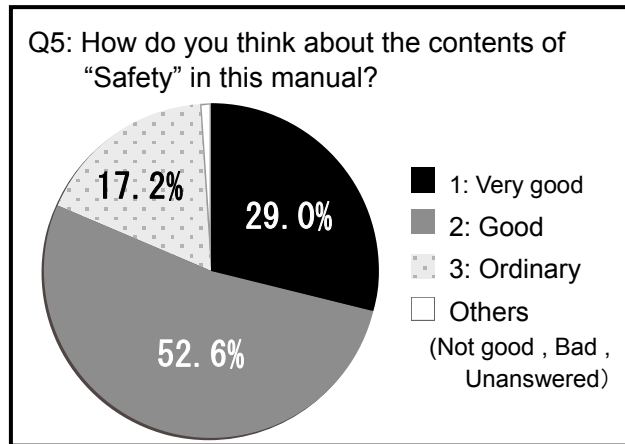

The result of a questionnaire about the general education “Basic”

Kumamoto University provides a general education” Basic” for freshmen. (Elective course for students in faculty of education and science)

In this lecture, there are two parts: “Risks around our life” as a safety education and “Problems of drug abuse, smoking and drinking in universities” as a health education. We use parts of this manual for these parts.

1,264 freshmen responded to the survey of 2013.

※In case of less than 1% of each data, it is not indicated in pie chart. The summarized data represent as □.