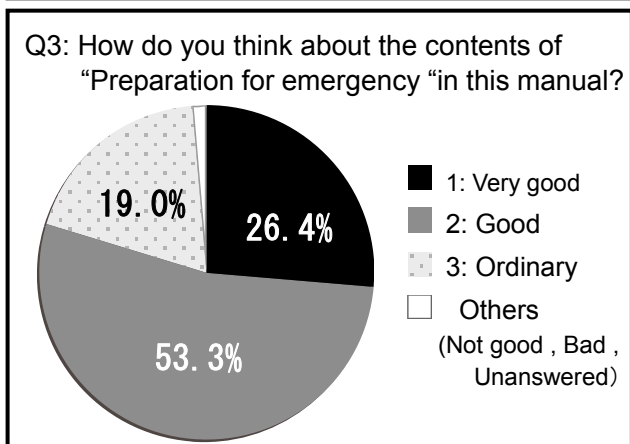

The result of a questionnaire about the general education “Basic”

Kumamoto University provides a general education” Basic” for freshmen. (Elective course for students in faculty of education and science)

In this lecture, there are two parts: “Risks around our life” as a safety education and “Problems of drug abuse, smoking and drinking in universities” as a health education. We use parts of this manual for these parts.

1,264 freshmen responded to the survey of 2013.

※In case of less than 1% of each data, it is not indicated in pie chart. The summarized data represent as □.