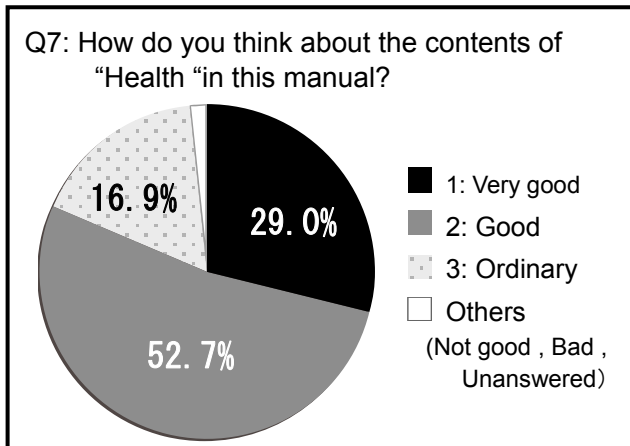

The result of a questionnaire about the general education “Basic”

Kumamoto University provides a general education” Basic” for freshmen. (Elective course for students in faculty of education and science)

In this lecture, there are two parts: “Risks around our life” as a safety education and “Problems of drug abuse, smoking and drinking in universities” as a health education. We use parts of this manual for these parts.

1,264 freshmen responded to the survey of 2013.

※In case of less than 1% of each data, it is not indicated in pie chart. The summarized data represent as □.