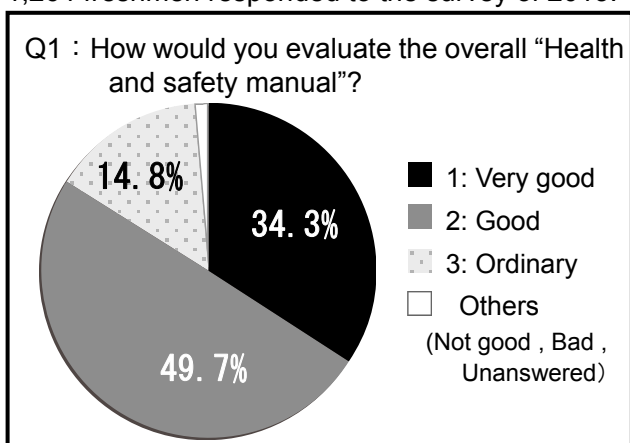

The result of a questionnaire about the general education “Basic”

Kumamoto University provides a general education” Basic” for freshmen. (Elective course for students in faculty of education and science)

In this lecture, there are two parts: “Risks around our life” as a safety education and “Problems of drug abuse, smoking and drinking in universities” as a health education. We use parts of this manual for these parts.

1,264 freshmen responded to the survey of 2013.

※In case of less than 1% of each data, it is not indicated in pie chart. The summarized data represent as □.