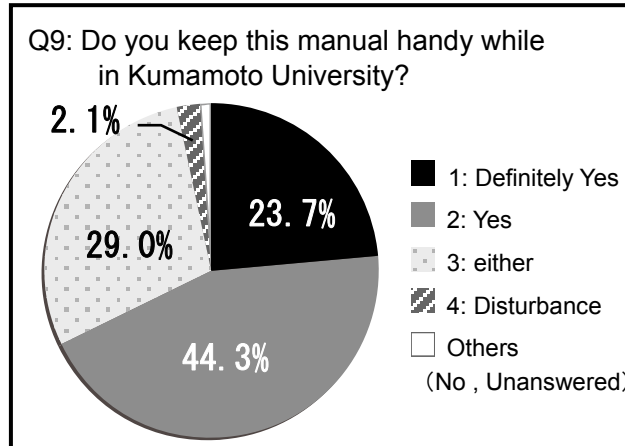

The result of a questionnaire about the general education “Basic”

Kumamoto University provides a general education” Basic” for freshmen. (Elective course for students in faculty of education and science)

In this lecture, there are two parts: “Risks around our life” as a safety education and “Problems of drug abuse, smoking and drinking in universities” as a health education. We use parts of this manual for these parts.

1,264 freshmen responded to the survey of 2013.

※In case of less than 1% of each data, it is not indicated in pie chart. The summarized data represent as □.